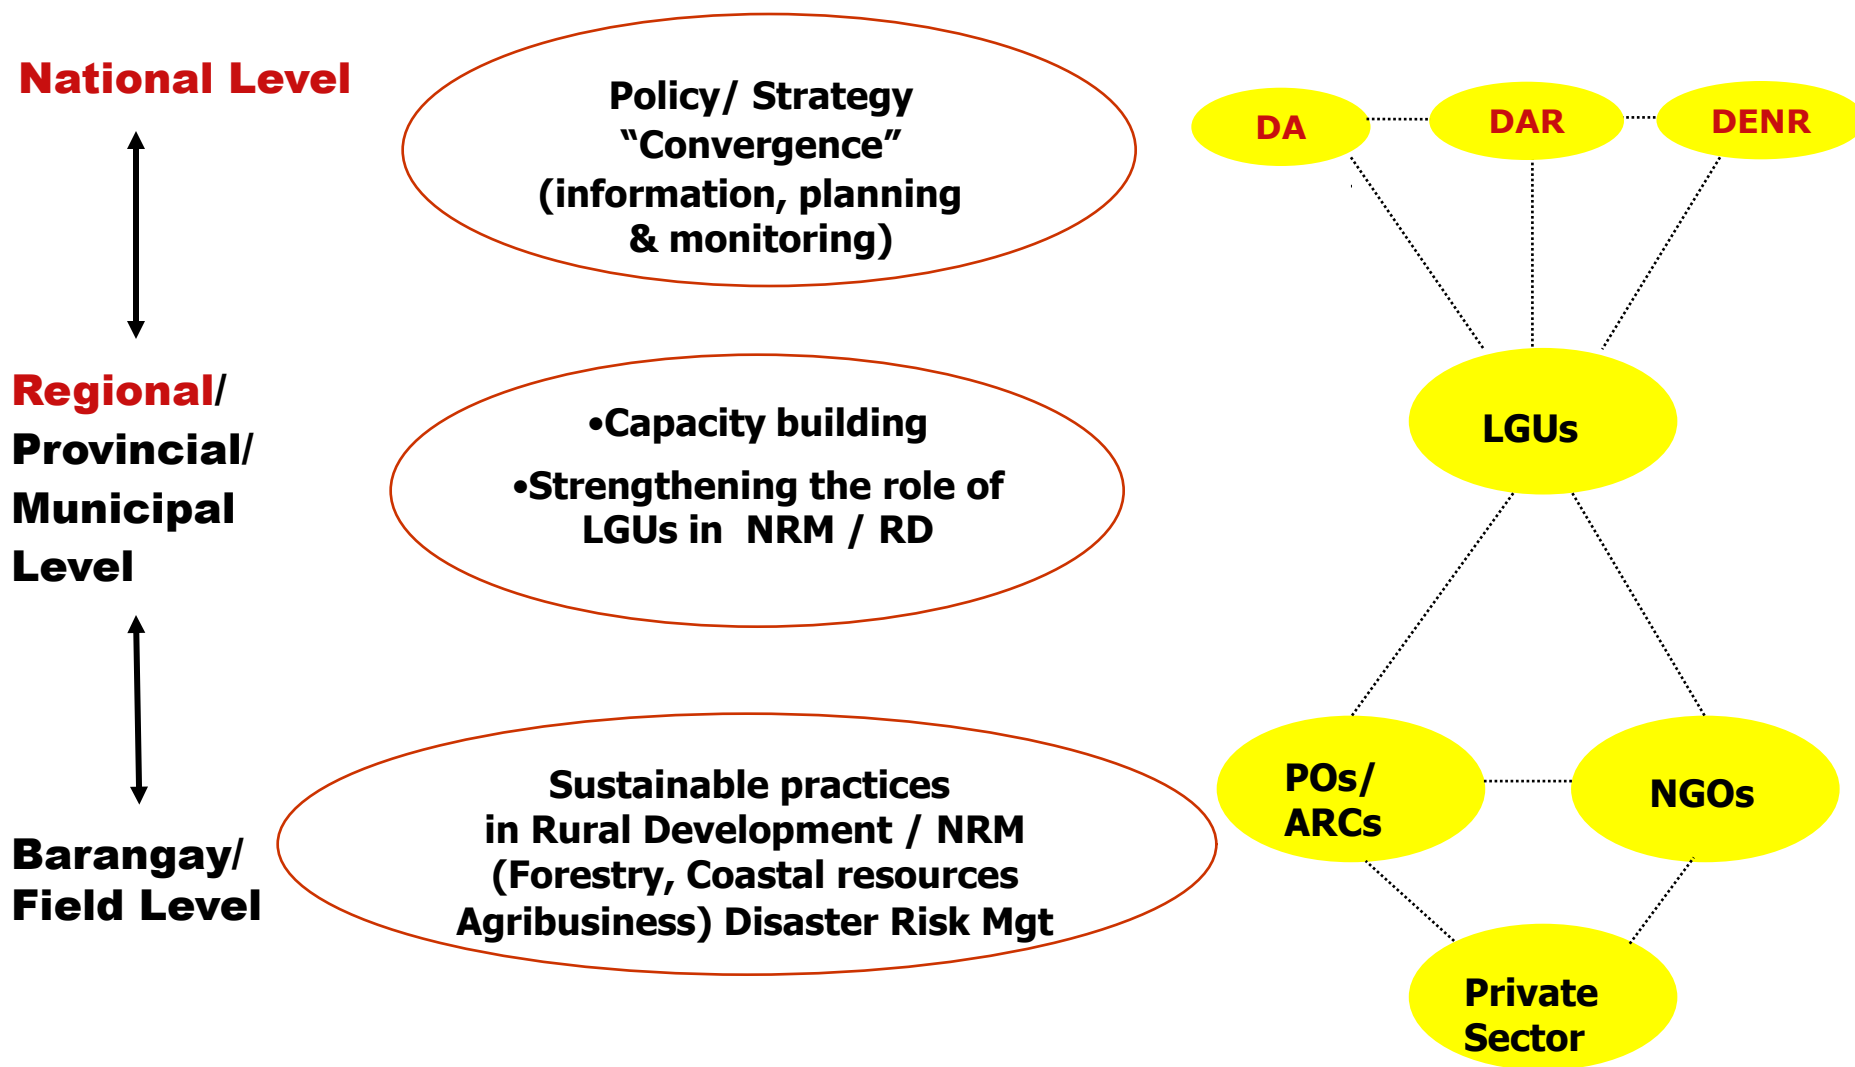

# EnRD Program

Seeks to strengthen the capacity of key Government Agencies at various levels and LGUs to plan, implement and monitor natural resource management and sustainable rural development. Its interventions consist mainly of advisory services, trainings, studies and pilot projects for the provision of participatory, planned services.

# EnRD Focus

- Promoting policies and strategies at the National and Local level conducive to environmental conservation and the sustainable use of natural resources.
- Ensuring that Government Agencies, private sector service providers and LGUs offer sustainable, sound and well-coordinated service packages
- Promoting sustainable technical and managerial solutions for natural resource management.

# EnRD Program Components

- Change Management Processes
- Coordinated Support Services Delivery
- Disaster Risk Management
- Coastal Fishery Resources Management
- Agribusiness Development
- Community Based Forest Management

**OBJECTIVE: *Service providers deliver effective services to target groups***